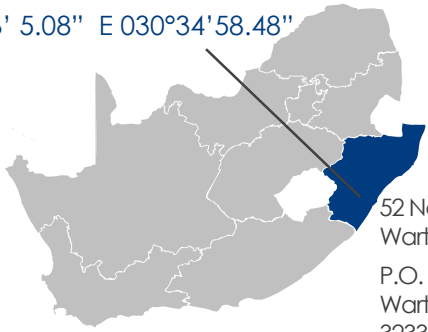

FACT SHEET

LOCATION

S 29°26' 5.08" E 030°34'58.48"

52 Noodsberg Road,
Wartburg, KwaZulu-Natal
P.O. Box 597
Wartburg, KwaZulu-Natal
3233

Overlooking a pristine pine forest and rolling sugar cane fields, the Wartburger Hof Hotel is situated in the Natal Midlands and within easy reach of Pietermaritzburg and Durban. Wartburg is a quaint hamlet that has a rich cultural heritage dating back to the early 1880's, when it was founded by German Missionaries.