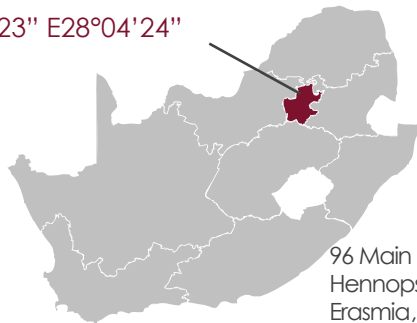

LOCATION

S25°49'23" E28°04'24"

96 Main Road (M26)
Hennops River,
Erasmia, Pretoria, 0183

Velmore Hotel Estate consists of two luxury hotels and fifteen function venues. Velmore Hotel Estate is a stunning establishment aimed at the affluent luxury market. The Velmore Grande is the ultimate in luxury and opulent excess – from its oversized rooms to its extravagant finishes. Velmore Hotel Estate is conveniently located between Pretoria and Johannesburg with a tranquil setting that borders the Hennops River and offers beautiful views of the Magaliesberg Mountains.