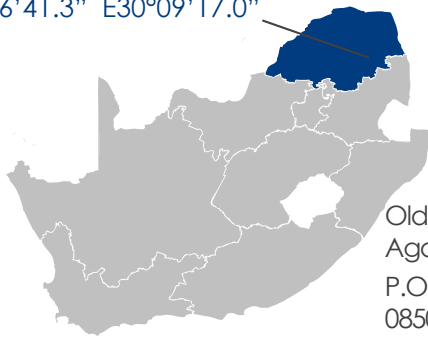

LOCATION

S23°56'41.3" E30°09'17.0"